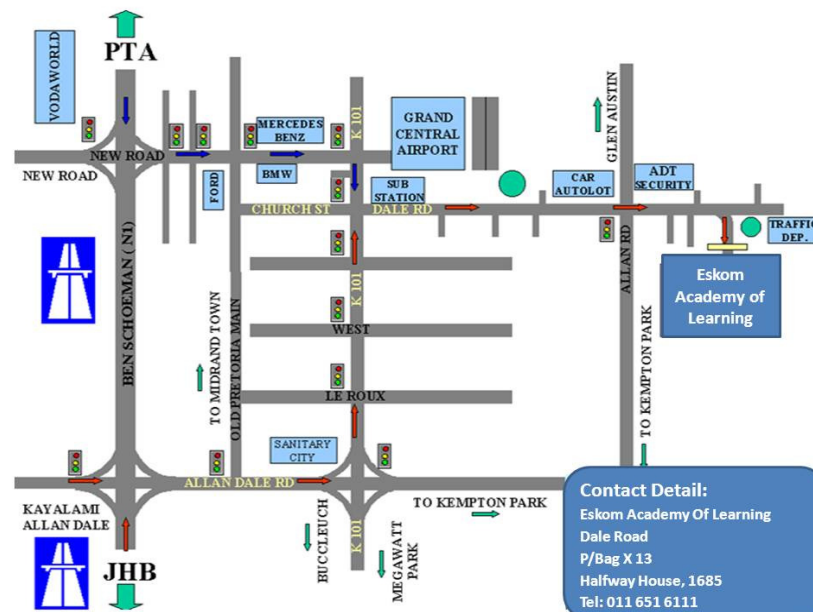

From O R Tambo International Airport

- Follow the R24 Johannesburg highway and take the N3 (N1) Pretoria Highway
- From the N3 (N1) Pretoria highway to Johannesburg, take the N1 North Pretoria off-ramp and merge onto Ben Schoeman Highway.
- Take the Allandale Rd, Midrand off-ramp
- Turn right at the top of the off-ramp (You will be crossing the highway).
- Continue through the Allandale Road and turn left at the next traffic light onto the K101 Road (R101 Grand Central/Valhalla sign). Continue straight for 2.7 km (crossing Le Roux and West Roads).
- At the fourth traffic light, turn right into Dale Road and continue straight for 2.1 km.
- Cross a traffic light and continue straight for 0.6 km. The entrance to the Eskom Academy of Learning is on your right.

Contact: Eskom Convention Centre 011 651 6111

MAP

Tweet <0 | Like | 2 people like this. Be the first of your friends.